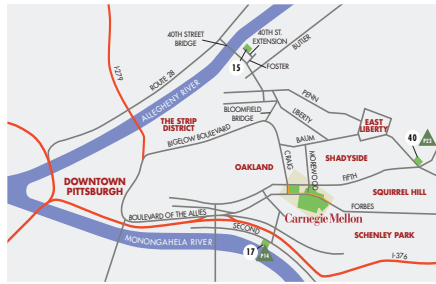

ACADEMIC/ADMINISTRATIVE

- 1 Alumni House
- 2 Art Park
- 3a Baker Hall (Dietrich/H&SS)
- 3b Porter Hall
- 4 Brainer House
- 5 College of Fine Arts (CFA)
- 6 Cyert Hall
- 7 Doherty Hall
- 8 Facilities Management Services Building
- 9a Gates Center for Computer Science (SCS)
- 9b Hillman Center for Future-Generation Technologies (SCS)
- 10 Hamburg Hall (Heinz)
- 11 Hamerschlag Hall
- 12 Hunt Library

PARKING

- P1 Alumni House***
 - P2 Brainer House***
 - P3 Children's School
 - P4 Dilridge Street Garage**
 - P5 Doherty Apartments***
 - P6 Eat Campus Garage***
 - P7 Fine Arts
 - P8 Fraternities
 - P9 Gates Garage**
 - P10 GATF
 - P11 Hamburg Hall***
 - P12 Henry Street
 - P13 Morewood***
 - P14 Pittsburgh Technology Center* (ETC)
 - P15 Porter-Hamerschlag-Wean
 - P16 RMCIIC Garage**
 - P17 Sororities
 - P18 Warner
 - P19 West Campus
 - P20 Whitfield Hall
 - P21 Zebina Way**
 - P22 4700 Fifth Avenue
 - P23 6555 Penn*
 - P24 300 South Craig
- * Off campus, see inset
 ** Open to visitors 9 a.m.-5 p.m. Monday - Friday
 *** Open to visitors offer 5 p.m. and weekends
 **** City parking meters
 Additional on-street parking available on city streets.
 Primary circulation routes and access parking areas are shown.

Wyndham Hotel, just off Fifth Ave

GHC

Shadyside Inn, along Fifth Ave

- Academic/Administrative Buildings
- ◆ Residential Buildings
- ▲ Parking
- ℹ Information Desk
- ♿ Accessible Parking
- 🚌 Bus Stop
- 🚚 Walkways
- 👮 University Police
- 🍴 Dining
- 🏥 Health Services