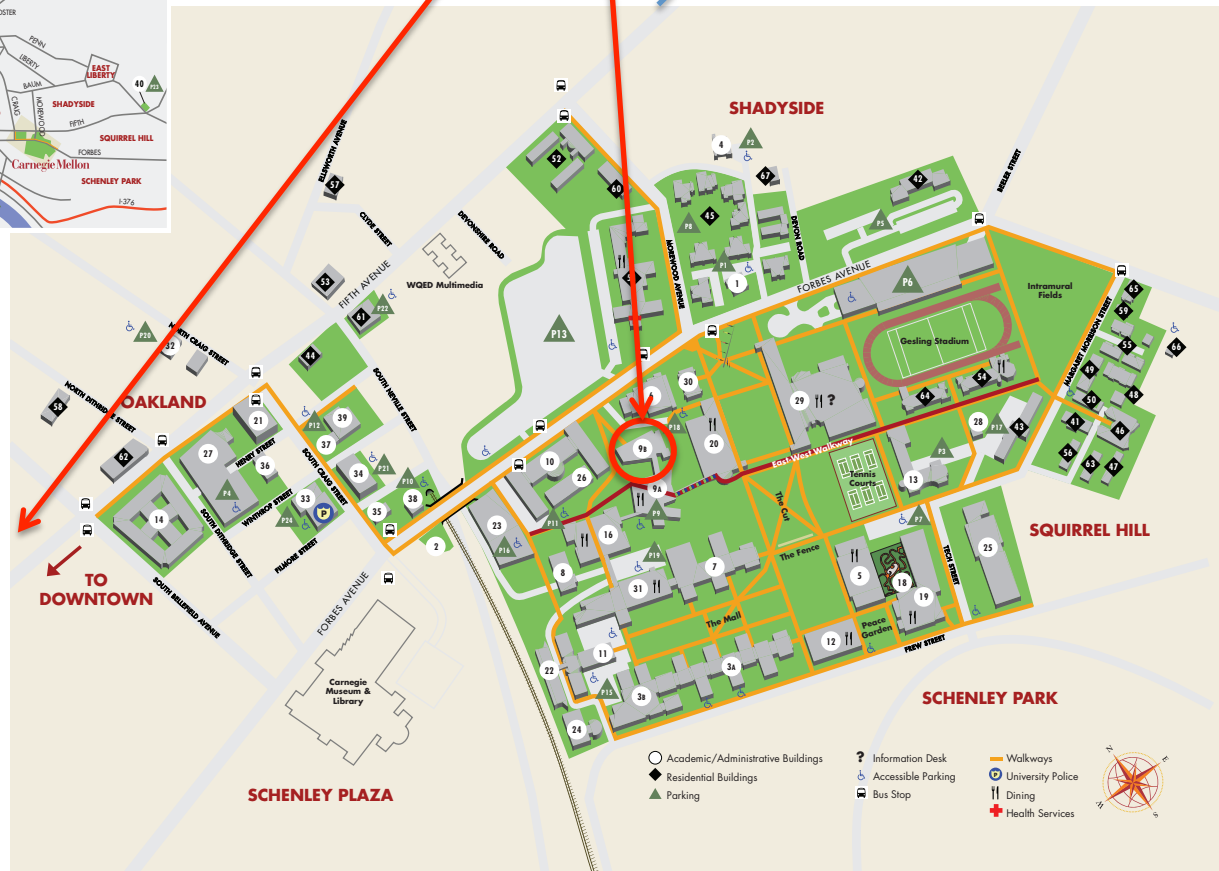

RESIDENTIAL

- 13 Margaret Morrison Carnegie Hall
- 14 Mellon Institute (MCS)
- 15 National Robotics Engineering Center* (NREC)
- 16 Newell-Simon Hall (SCS)
- 17 Pittsburgh Technology Center* (ETC)
- 18 Posner Center
- 19 Posner Hall (Tepper)
- 20 Purnell Center for the Arts
- 21 Rand Building
- 22 Roberts Engineering Hall
- 23 Robert Mehrabian Collaborative Innovation Center (RMCIIC)
- 24 Scaife Hall (CIT)
- 25 Skibo Gymnasium
- 26 Smith Hall
- 27 Software Engineering Institute (SEI)
- 28 Solar Decathlon House
- 29 University Center
- 30 Warner Hall (Office of Admission)
- 31 Wean Hall
- 32 Whitfield Hall (HR)
- 33 300 South Craig (Police)
- 34 311 South Craig
- 35 407 South Craig
- 36 4516 Henry (UTDC)
- 37 4609 Henry (Dietrich/H&SS Grad Labs)
- 38 4615 Forbes
- 39 4616 Henry (INI)
- 40 6555 Penn*

PARKING

- P1 Alumni House***
 - P2 Brainer House***
 - P3 Children's School
 - P4 Dilridge Street Garage**
 - P5 Doherty Apartments***
 - P6 Eat Campus Garage***
 - P7 Fine Arts
 - P8 Fraternities
 - P9 Gates Garage**
 - P10 GATF
 - P11 Hamburg Hall***
 - P12 Henry Street
 - P13 Morewood***
 - P14 Pittsburgh Technology Center* (ETC)
 - P15 Porter-Hamerschlag-Wean
 - P16 RMCIIC Garage**
 - P17 Sororities
 - P18 Warner
 - P19 West Campus
 - P20 Whitfield Hall
 - P21 Zebina Way**
 - P22 4700 Fifth Avenue
 - P23 6555 Penn*
 - P24 300 South Craig
- * Off campus, see inset
 ** Open to visitors 9 a.m.-5 p.m. Monday - Friday
 *** Open to visitors offer 5 p.m. and weekends
 **** City parking meters
 Additional on-street parking available on city streets.
 Primary circulation routes and access parking areas are shown.

Wyndham Hotel, just off Fifth Ave

GHC

Shadyside Inn, along Fifth Ave

- Academic/Administrative Buildings
- ◆ Residential Buildings
- ▲ Parking
- ℹ Information Desk
- ♿ Accessible Parking
- 🚌 Bus Stop
- 🚚 Walkways
- 👮 University Police
- 🍴 Dining
- 🏥 Health Services